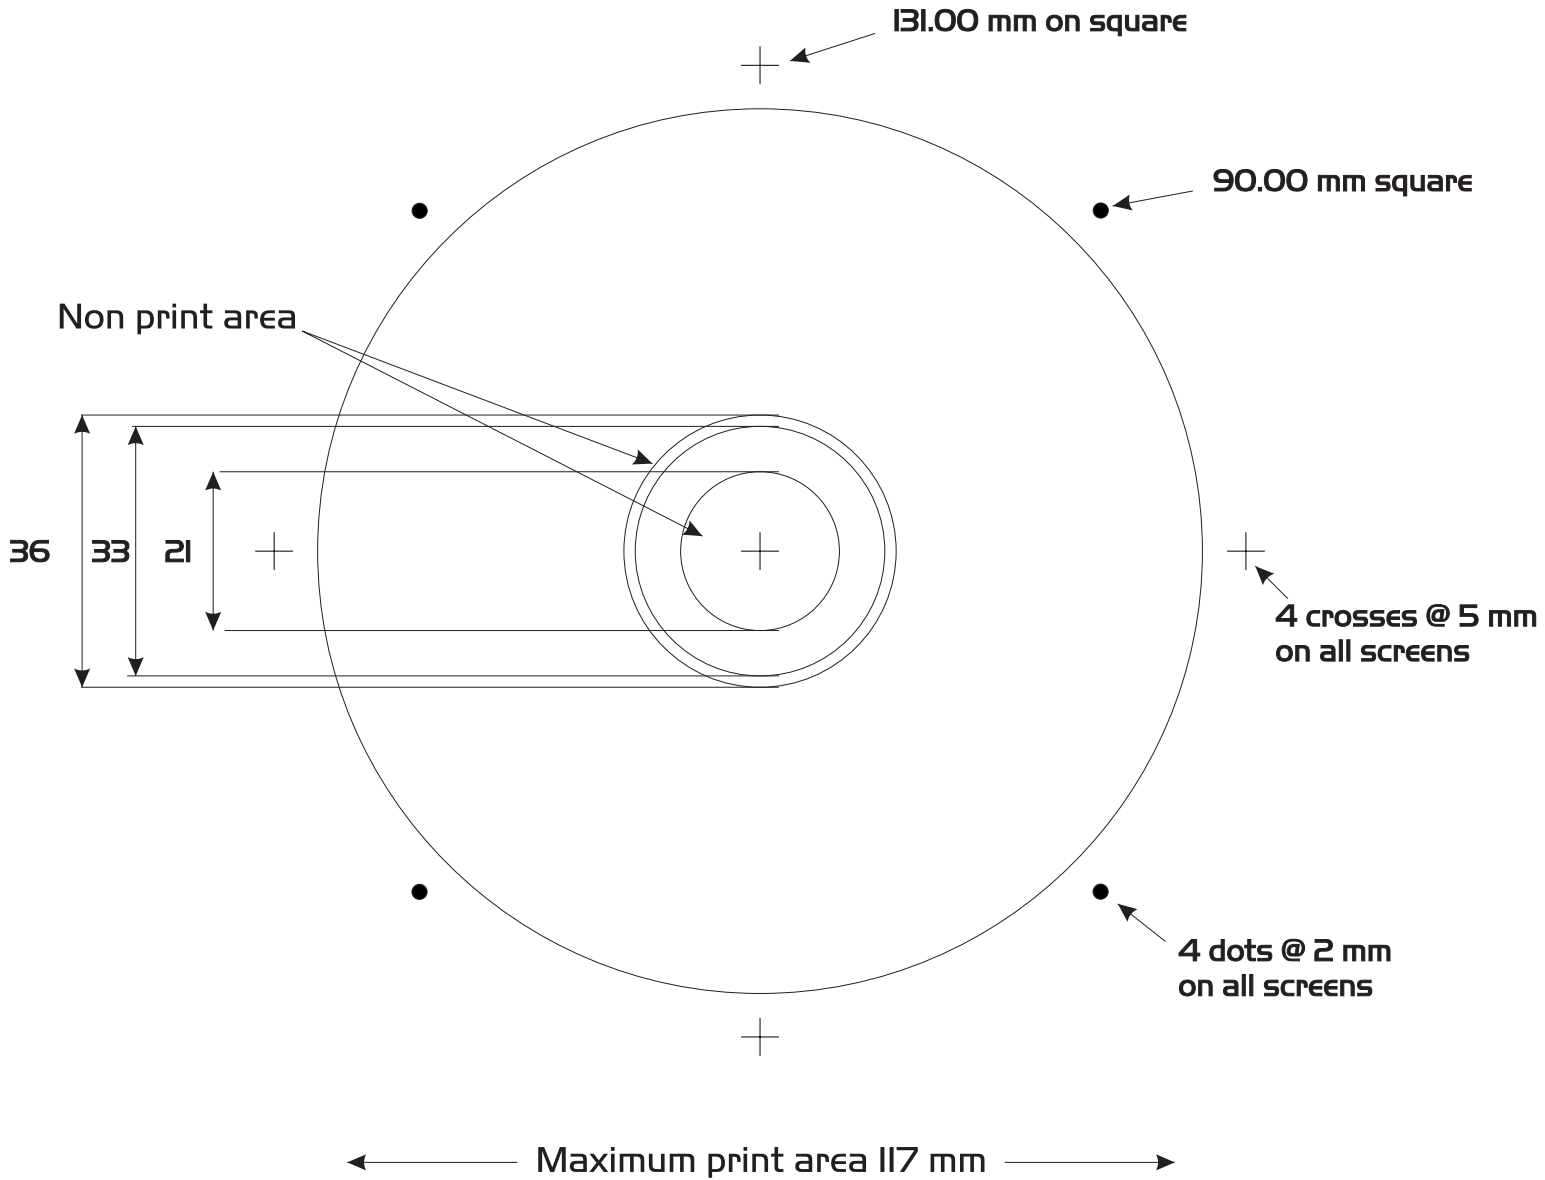

CD Artwork Template

PMS colours must be nominated for each screen

Film to be Right Reading, Positive, Emulsion up